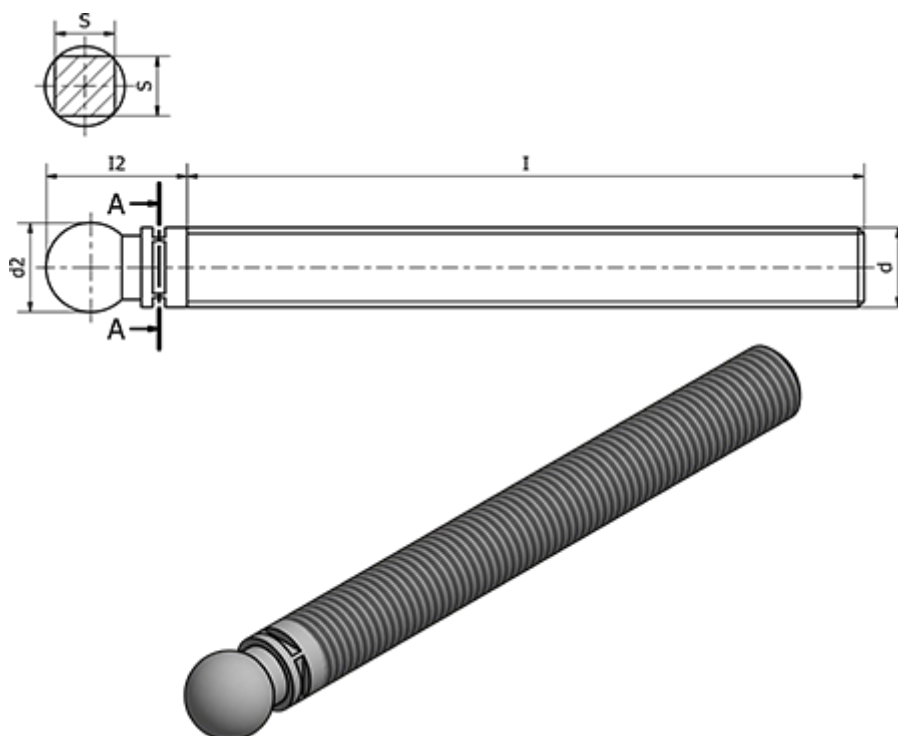

Data Sheet

Article number: 2310322991

Description: E+G Stems Rustfast AISI 304
SMQ-14-SST-M24x110

Measures

Code	= 322991
d	= M24
d2	= 13.9
l	= 110
l2	= 24.7
S	= 18
Type	= SMQ-14-SST-M24x110
Weight in (g)	= 367